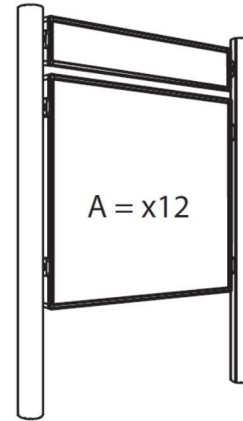

Round Post Set 76mm dia - To concrete directly in to the ground.

For boards w/o header *ht. 750, 1000 & 1050* : Réf. 516410 (anod), Réf. 416410 (painted)

For boards with header *ht. 750, 1000 & 1050* : Réf. 516411 (anod), Réf. 416411 (painted)

For boards w/o header *ht. 1350 & 1710* : Réf. 516411 (anod), Réf. 416411 (painted)

For boards with header *ht. 1350 & 1710* : Réf. 516413 (anod), Réf. 416413 (painted)