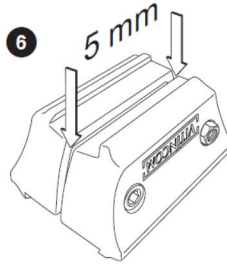

Round Post Set 76mm dia - To concrete directly in to the ground.

For boards w/o header *ht. 750, 1000 & 1050* : Réf. 516410 (anod), Réf. 416410 (painted)

For boards with header *ht. 750, 1000 & 1050* : Réf. 516411 (anod), Réf. 416411 (painted)

For boards w/o header *ht. 1350 & 1710* : Réf. 516411 (anod), Réf. 416411 (painted)

For boards with header *ht. 1350 & 1710* : Réf. 516413 (anod), Réf. 416413 (painted)

Earth Anchors

Ring: 020 8684 9601

D 701 N° 511