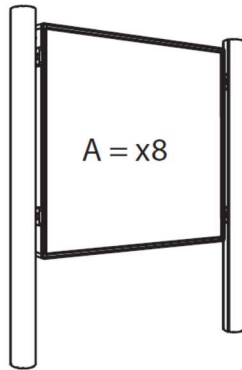

Round Post Set 76mm dia - To concrete directly in to the ground.

For boards w/o header *ht. 750, 1000 & 1050* : Réf. 516410 (anod), Réf. 416410 (painted)

For boards with header *ht. 750, 1000 & 1050* : Réf. 516411 (anod), Réf. 416411 (painted)

For boards w/o header *ht. 1350 & 1710* : Réf. 516411 (anod), Réf. 416411 (painted)

For boards with header *ht. 1350 & 1710* : Réf. 516413 (anod), Réf. 416413 (painted)