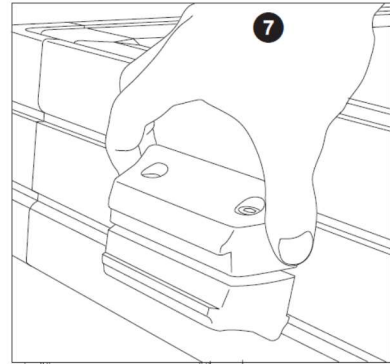

Round Post Set 76mm dia - To concrete directly in to the ground.

For boards w/o header *ht. 750, 1000 & 1050* : Réf. 516410 (anod), Réf. 416410 (painted)

For boards with header *ht. 750, 1000 & 1050* : Réf. 516411 (anod), Réf. 416411 (painted)

For boards w/o header *ht. 1350 & 1710* : Réf. 516411 (anod), Réf. 416411 (painted)

For boards with header *ht. 1350 & 1710* : Réf. 516413 (anod), Réf. 416413 (painted)

Earth Anchors

Ring: 020 8684 9601

D 701 N° 511