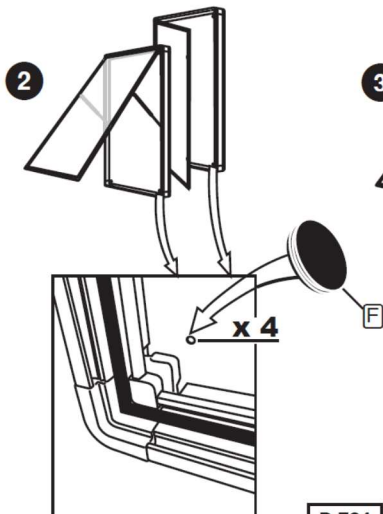

Round Post Set 76mm dia - To concrete directly in to the ground.

For boards w/o header *ht. 750, 1000 & 1050* : Réf. 516410 (anod), Réf. 416410 (painted)

For boards with header *ht. 750, 1000 & 1050* : Réf. 516411 (anod), Réf. 416411 (painted)

For boards w/o header *ht. 1350 & 1710* : Réf. 516411 (anod), Réf. 416411 (painted)

For boards with header *ht. 1350 & 1710* : Réf. 516413 (anod), Réf. 416413 (painted)

Earth Anchors

Ring: 020 8684 9601

D 701 N° 511