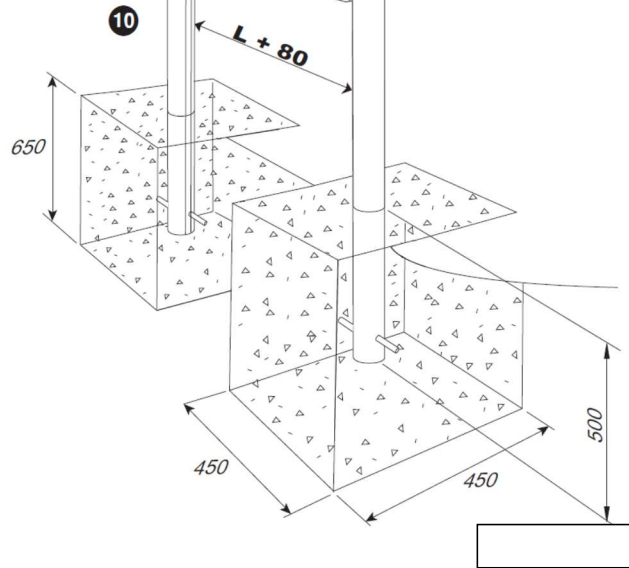

Round Post Set 76mm dia - To concrete directly in to the ground.

For boards w/o header *ht. 750, 1000 & 1050* : Réf. 516410 (anod), Réf. 416410 (painted)

For boards with header *ht. 750, 1000 & 1050* : Réf. 516411 (anod), Réf. 416411 (painted)

For boards w/o header *ht. 1350 & 1710* : Réf. 516411 (anod), Réf. 416411 (painted)

For boards with header *ht. 1350 & 1710* : Réf. 516413 (anod), Réf. 416413 (painted)

Earth Anchors

Ring: 020 8684 9601

D 701 N° 511