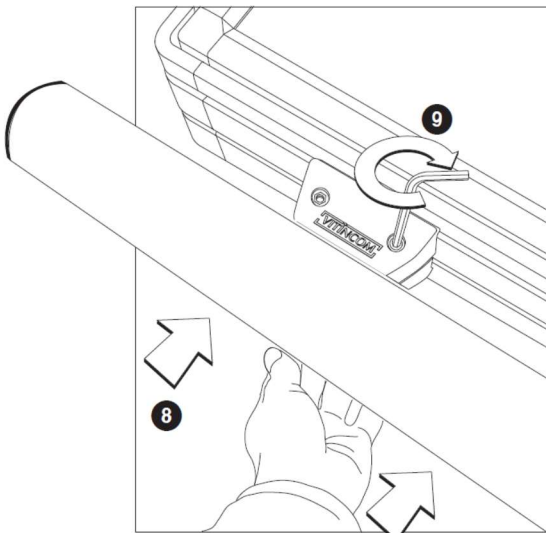

Round Post Set 76mm dia - To concrete directly in to the ground.

For boards w/o header *ht. 750, 1000 & 1050* : Réf. 516410 (anod), Réf. 416410 (painted)

For boards with header *ht. 750, 1000 & 1050* : Réf. 516411 (anod), Réf. 416411 (painted)

For boards w/o header *ht. 1350 & 1710* : Réf. 516411 (anod), Réf. 416411 (painted)

For boards with header *ht. 1350 & 1710* : Réf. 516413 (anod), Réf. 416413 (painted)

Earth Anchors

Ring: 020 8684 9601

D 701 N° 511