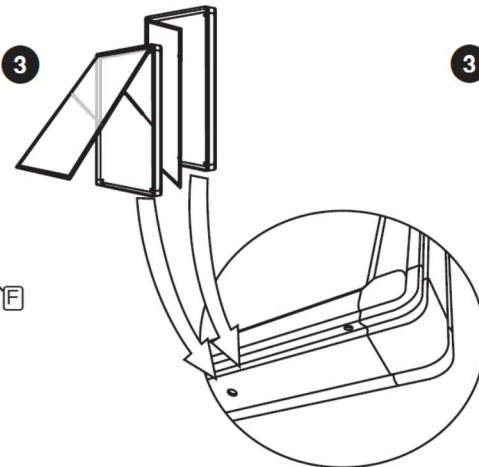

Round Post Set 76mm dia - To concrete directly in to the ground.

For boards w/o header *ht. 750, 1000 & 1050* : Réf. 516410 (anod), Réf. 416410 (painted)

For boards with header *ht. 750, 1000 & 1050* : Réf. 516411 (anod), Réf. 416411 (painted)

For boards w/o header *ht. 1350 & 1710* : Réf. 516411 (anod), Réf. 416411 (painted)

For boards with header *ht. 1350 & 1710* : Réf. 516413 (anod), Réf. 416413 (painted)

Earth Anchors

Ring: 020 8684 9601

D 701 N° 511