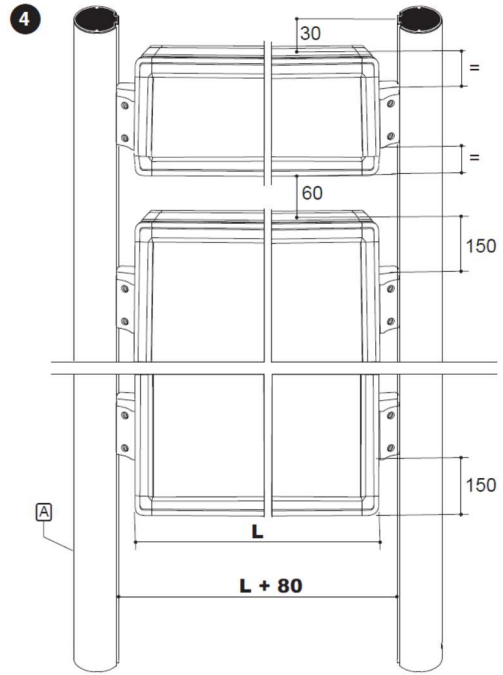

Round Post Set 76mm dia - To concrete directly in to the ground.

For boards w/o header *ht. 750, 1000 & 1050* : Réf. 516410 (anod), Réf. 416410 (painted)

For boards with header *ht. 750, 1000 & 1050* : Réf. 516411 (anod), Réf. 416411 (painted)

For boards w/o header *ht. 1350 & 1710* : Réf. 516411 (anod), Réf. 416411 (painted)

For boards with header *ht. 1350 & 1710* : Réf. 516413 (anod), Réf. 416413 (painted)

Earth Anchors

Ring: 020 8684 9601

D 701 N° 511