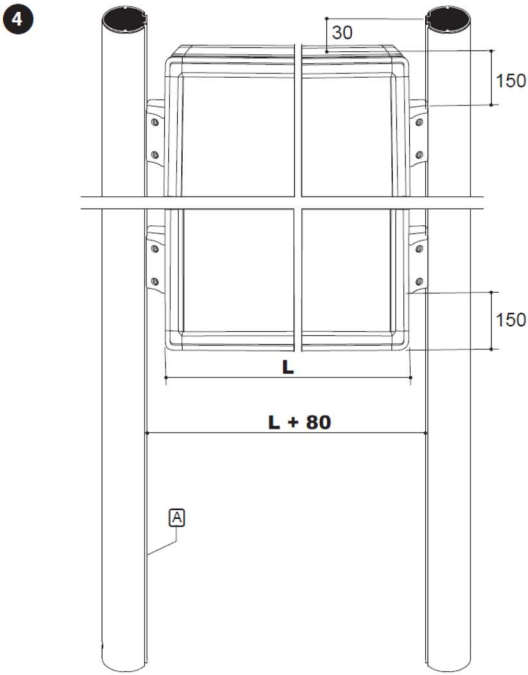

Round Post Set 76mm dia - To concrete directly in to the ground.

For boards w/o header *ht. 750, 1000 & 1050* : Réf. 516410 (anod), Réf. 416410 (painted)

For boards with header *ht. 750, 1000 & 1050* : Réf. 516411 (anod), Réf. 416411 (painted)

For boards w/o header *ht. 1350 & 1710* : Réf. 516411 (anod), Réf. 416411 (painted)

For boards with header *ht. 1350 & 1710* : Réf. 516413 (anod), Réf. 416413 (painted)

Earth Anchors

Ring: 020 8684 9601

D 701 N° 511