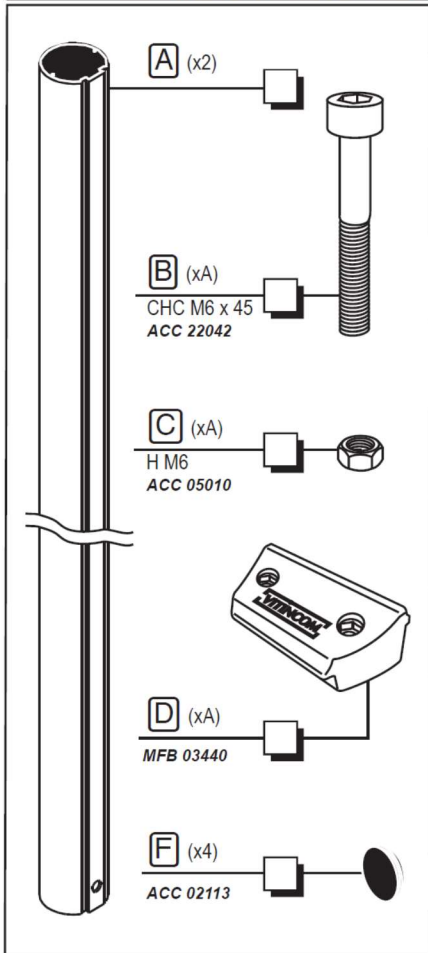

Round Post Set 76mm dia - To concrete directly in to the ground.

For boards w/o header *ht. 750, 1000 & 1050* : Réf. 516410 (anod), Réf. 416410 (painted)

For boards with header *ht. 750, 1000 & 1050* : Réf. 516411 (anod), Réf. 416411 (painted)

For boards w/o header *ht. 1350 & 1710* : Réf. 516411 (anod), Réf. 416411 (painted)

For boards with header *ht. 1350 & 1710* : Réf. 516413 (anod), Réf. 416413 (painted)

Earth Anchors

Ring: 020 8684 9601

D 701 N° 511