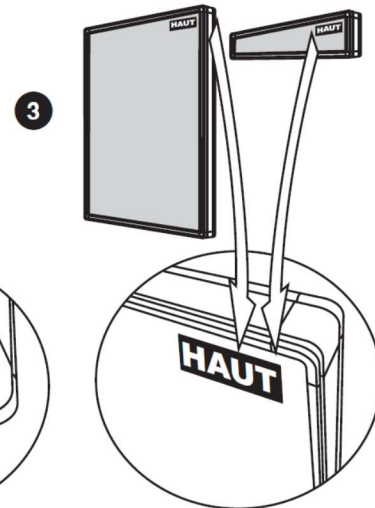

Round Post Set 76mm dia - To concrete directly in to the ground.

For boards w/o header *ht. 750, 1000 & 1050* : Réf. 516410 (anod), Réf. 416410 (painted)

For boards with header *ht. 750, 1000 & 1050* : Réf. 516411 (anod), Réf. 416411 (painted)

For boards w/o header *ht. 1350 & 1710* : Réf. 516411 (anod), Réf. 416411 (painted)

For boards with header *ht. 1350 & 1710* : Réf. 516413 (anod), Réf. 416413 (painted)

Earth Anchors

Ring: 020 8684 9601

D 701 N° 511