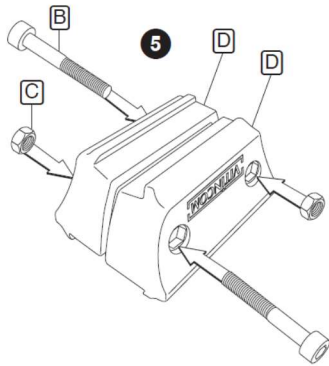

Round Post Set 76mm dia - To concrete directly in to the ground.

For boards w/o header *ht. 750, 1000 & 1050* : Réf. 516410 (anod), Réf. 416410 (painted)

For boards with header *ht. 750, 1000 & 1050* : Réf. 516411 (anod), Réf. 416411 (painted)

For boards w/o header *ht. 1350 & 1710* : Réf. 516411 (anod), Réf. 416411 (painted)

For boards with header *ht. 1350 & 1710* : Réf. 516413 (anod), Réf. 416413 (painted)

Earth Anchors

Ring: 020 8684 9601

D 701 N° 511