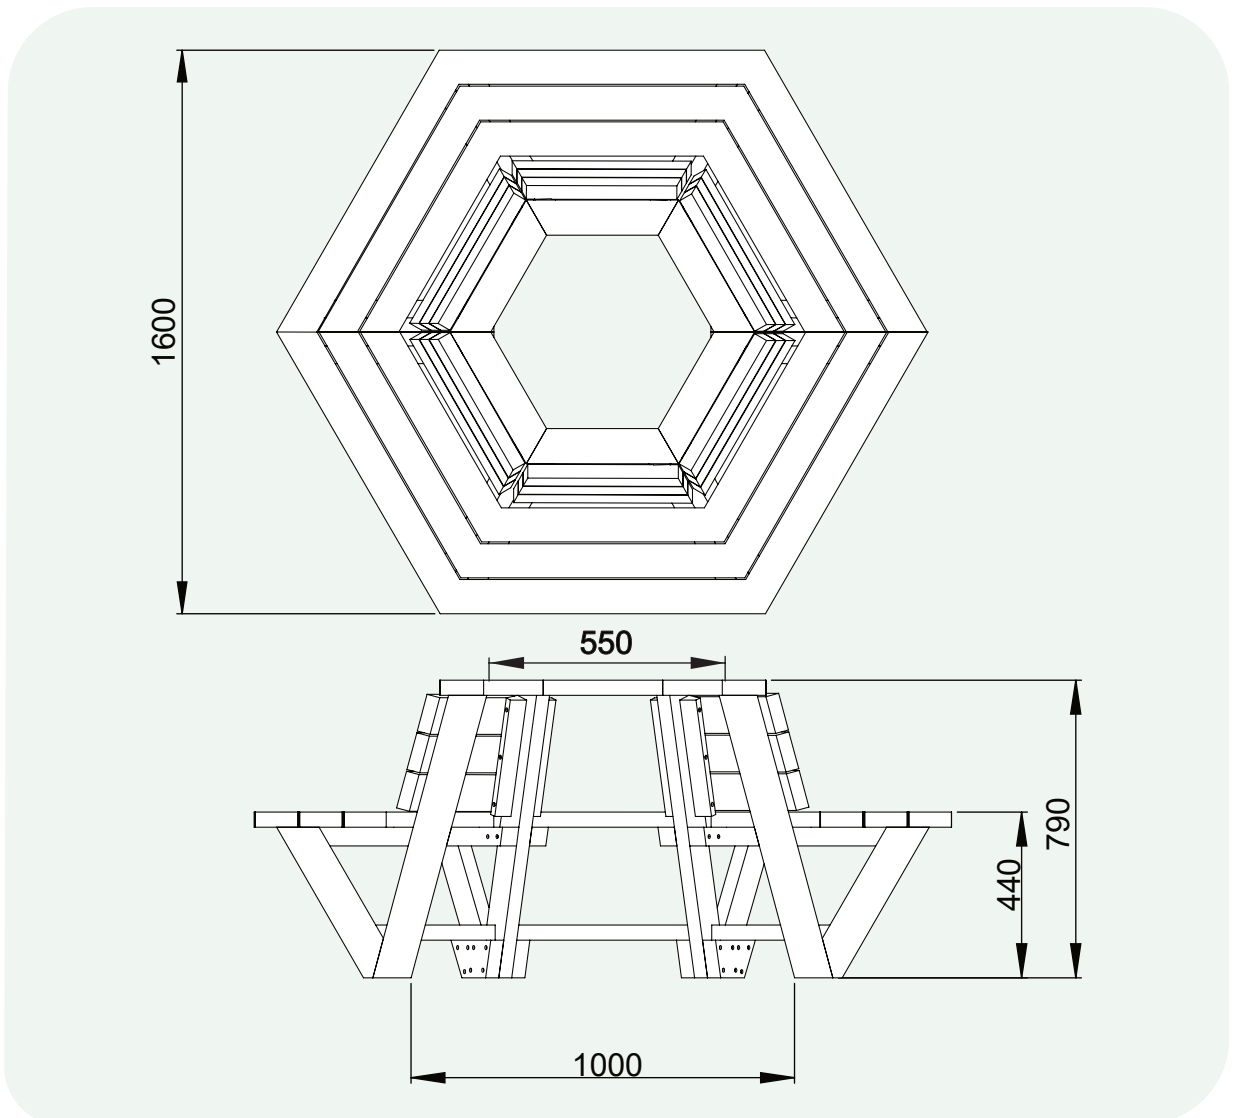

Earth Anchors Ltd
Unit 3 Io Centre, Salbrook Road Industrial Estate, Salfords, Surrey, RH1 5GJ
Tel: 020 8684 9601
www.earth-anchors.com