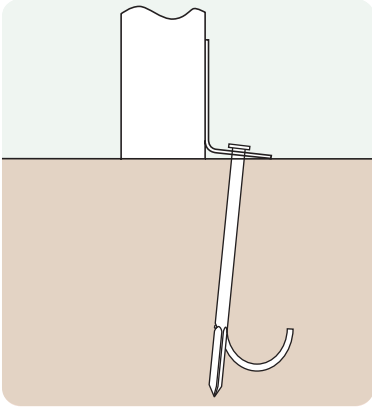

Inner Width: 550mm
Seat height: 440mm
Outer Width: 1850mm
Weight: 150kg

Product Information

Description

A recycled plastic tree seat with a backrest. Suitable for trees up to 50cm wide. Available in black or brown.

Alderwood Tree Seat

Ground Fixings

Anchored
Soft ground fixing kit for
grass.

Earth Anchors Ltd
Unit 3 Io Centre, Salbrook Road Industrial Estate, Salfords, Surrey, RH1 5GJ
Tel: 020 8684 9601
www.earth-anchors.com