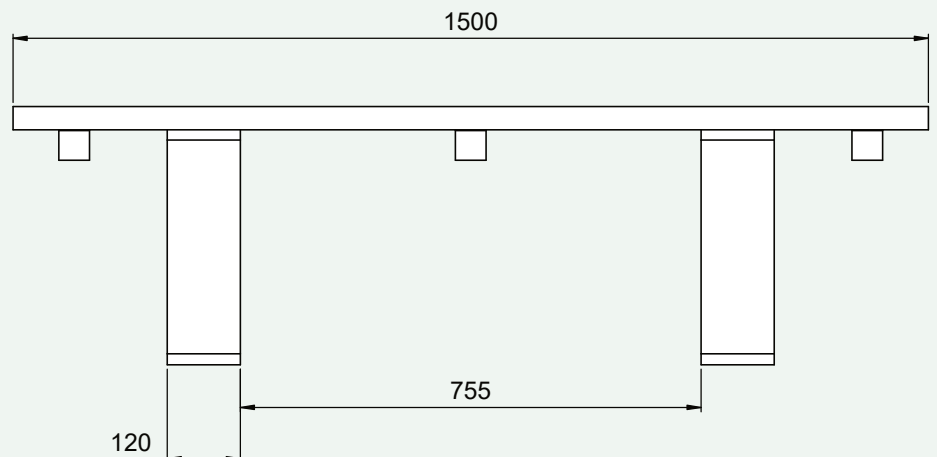

Additional Data:

Total weight: 38.7kg

Legs: 9.7kg

Bench Assembly: 19.3kg

Earth Anchors Ltd

Unit 3 Io Centre, Salbrook Road Industrial Estate, Salfords, Surrey, RH1 5GJ

Tel: 020 8684 9601

www.earth-anchors.com