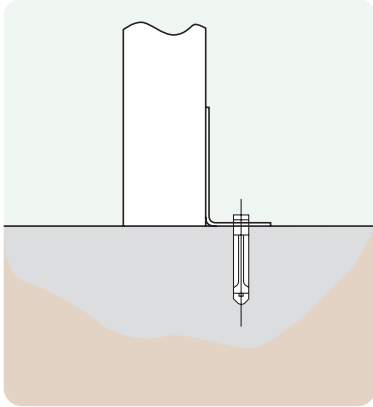

Earth Anchors

furniture for parks and streets.

Seat & Benches Data Sheet

Moulded Rainbow Bench

Ground Fixings

Bolt down
Available for a variety of hard surfaces.