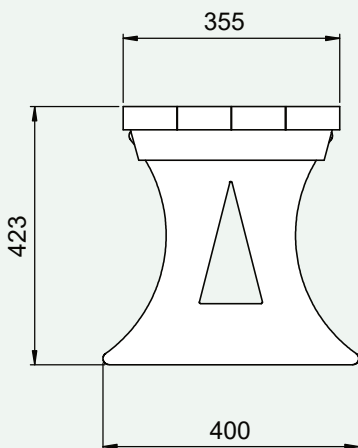

Lime

Orange

Red

Purple

Multi

Specification:

Seat length: 1500mm
Seat height: 450mm
Weight: 38.7kg

Product Information

Anchored
Soft ground fixing kit for grass.

FastDek
Envirofriendly alternative to a concrete pad.

Additional Data:

Total weight: 38.7kg

Legs: 9.7kg

Bench Assembly: 19.3kg

Earth Anchors Ltd

Unit 3 Io Centre, Salbrook Road Industrial Estate, Salfords, Surrey, RH1 5GJ