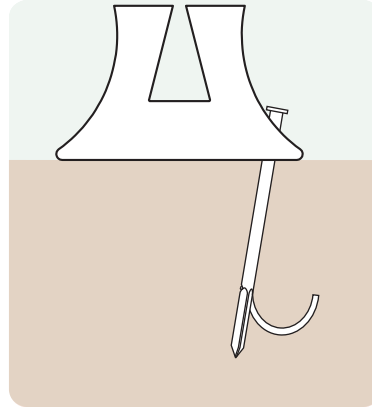

Earth Anchors

furniture for parks and streets.

Seat & Benches Data Sheet

Moulded Rainbow Bench

Colour Information:

Blue

Green

Grey

Tel: 020 8684 9601

www.earth-anchors.com

Earth Anchors

furniture for parks and streets.

Seat & Benches Data Sheet

Moulded Rainbow Bench

Ground Fixings

Bolt down
Available for a variety of hard surfaces.