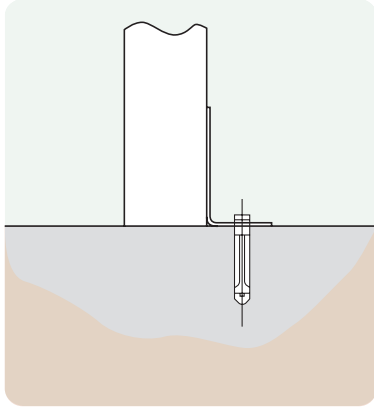

Earth Anchors

furniture for parks and streets.

Table Data Sheet

Round Wheelchair Accessible Table

Ground Fixings

Bolt down
Available for a variety of hard surfaces.