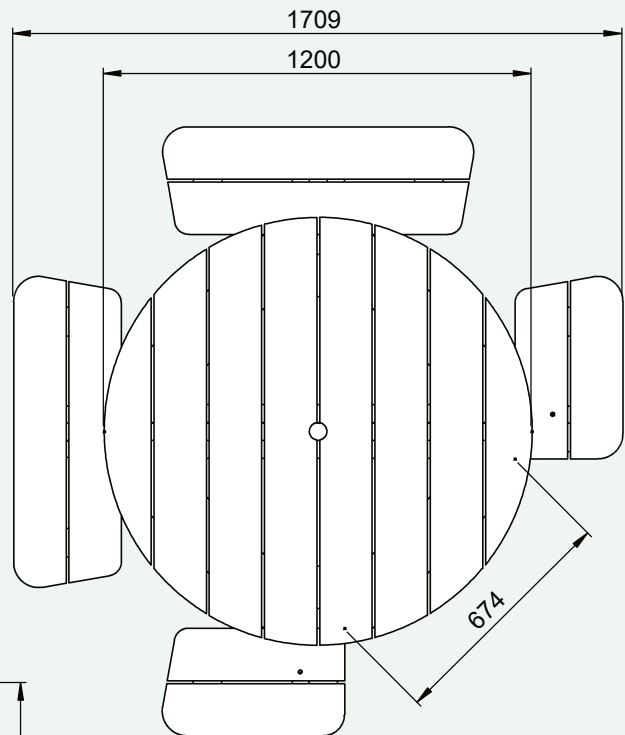

### Specification:

Table top width: 1200mm

Table height: 875mm

Seat height 425mm

Weight: 143kg

### Top View