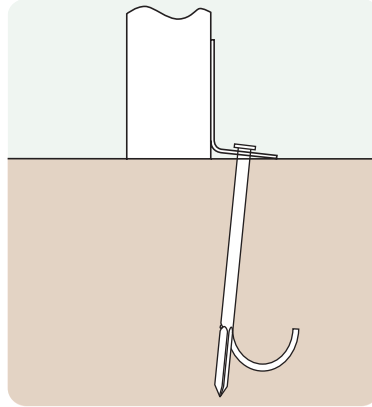

Anchored
Soft ground fixing kit for grass.