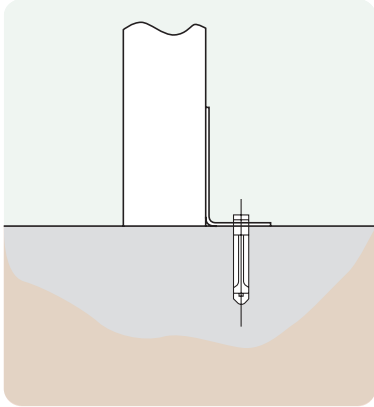

Bolt down
Available for a variety of hard surfaces.

Anchored
Soft ground fixing kit for grass.

FastDek
Envirofriendly alternative to a concrete pad.

Additional Data

Armrest Height: 670mm
Backrest Height: 939mm