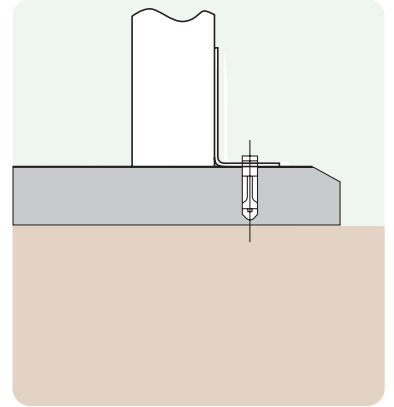

Bolt down
Available for a variety of hard surfaces.

Anchored
Soft ground fixing kit for grass.

FastDek
Envirofriendly alternative to a concrete pad.

Additional Data

Armrest Height: 670mm
Backrest Height: 939mm