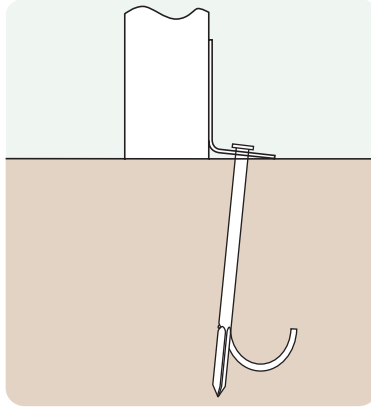

Bolt down
Available for a variety of hard surfaces.

Anchored
Soft ground fixing kit for grass.

FastDek
Envirofriendly alternative to a concrete pad.

Additional Data

Armrest Height: 670mm
Backrest Height: 939mm